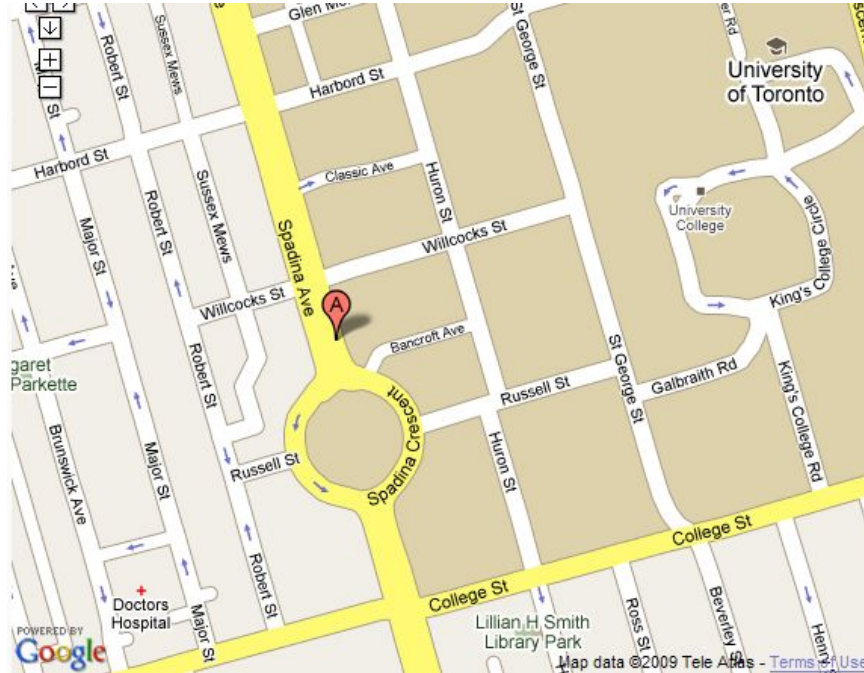

## Driving Directions to Koffler House / Multi-Faith Centre

WORKSHOP LOCATION: Koffler House / Multi-Faith Centre,  
University of Toronto  
ADDRESS: 569 Spadina Avenue

Koffler House / Multi-Faith Centre at the University of Toronto is located on the north-east side of Spadina Crescent (along Spadina Avenue, north of College Street and south of Bloor Street).

### From the west (highway 401 eastbound)

- Exit the 401 at Allen Rd. (Allen Expressway) and get in the right lane
- Exit the Allen at Lawrence Ave. (first exit) and turn left
- Turn right at Bathurst St. and drive south
- Continue south past the following (major) intersections: Eglinton Ave., St. Clair, Bloor St.
- Continue to Harbord St. and turn left
- Turn right at Spadina Ave. or Huron St.
- See directions to parking

### From the west (QEW eastbound)

- Exit the Gardiner Expressway at Spadina Ave. and drive north
- See directions to parking

### From the east (highway 401 westbound) or north (highway 404 southbound)

- Take the Don Valley Parkway (DVP) south

- You will pass the following interchanges: York Mills, Lawrence, Eglinton, Don Mills
- Take the Bloor Street exit
- Follow the off ramp across the valley and take the left fork which leads up the hill
- At the stop light, turn right onto Bloor Street (careful: right-turn on red is prohibited)
- Get into the left lane
- Turn left at Parliament St.
- Turn right at Carlton St.
- (Carlton St. will become College St. when you cross Yonge St.)
- Turn right at Huron St. or Spadina Ave.
- See directions to parking